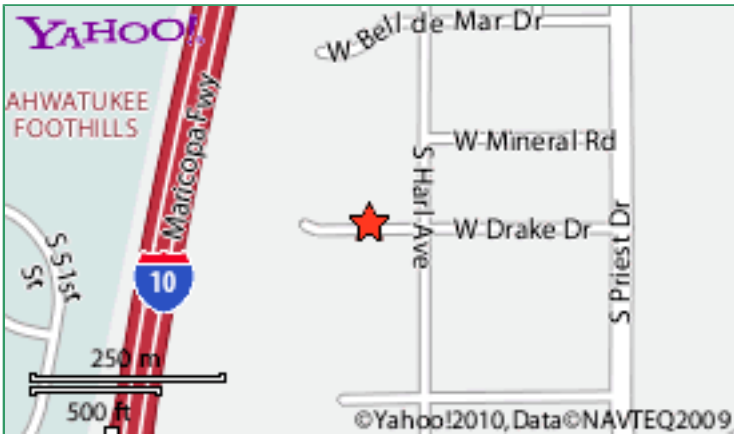

RaceCarParts

Contact Information

Jet Hot Coatings

1840 W Drake Dr Ste 102

Tempe, AZ 85283

(480) 838-1815

Website: N/A

E-Mail: N/A

Map

Hours Of Operation

N/A

Forms Of Payment

N/A